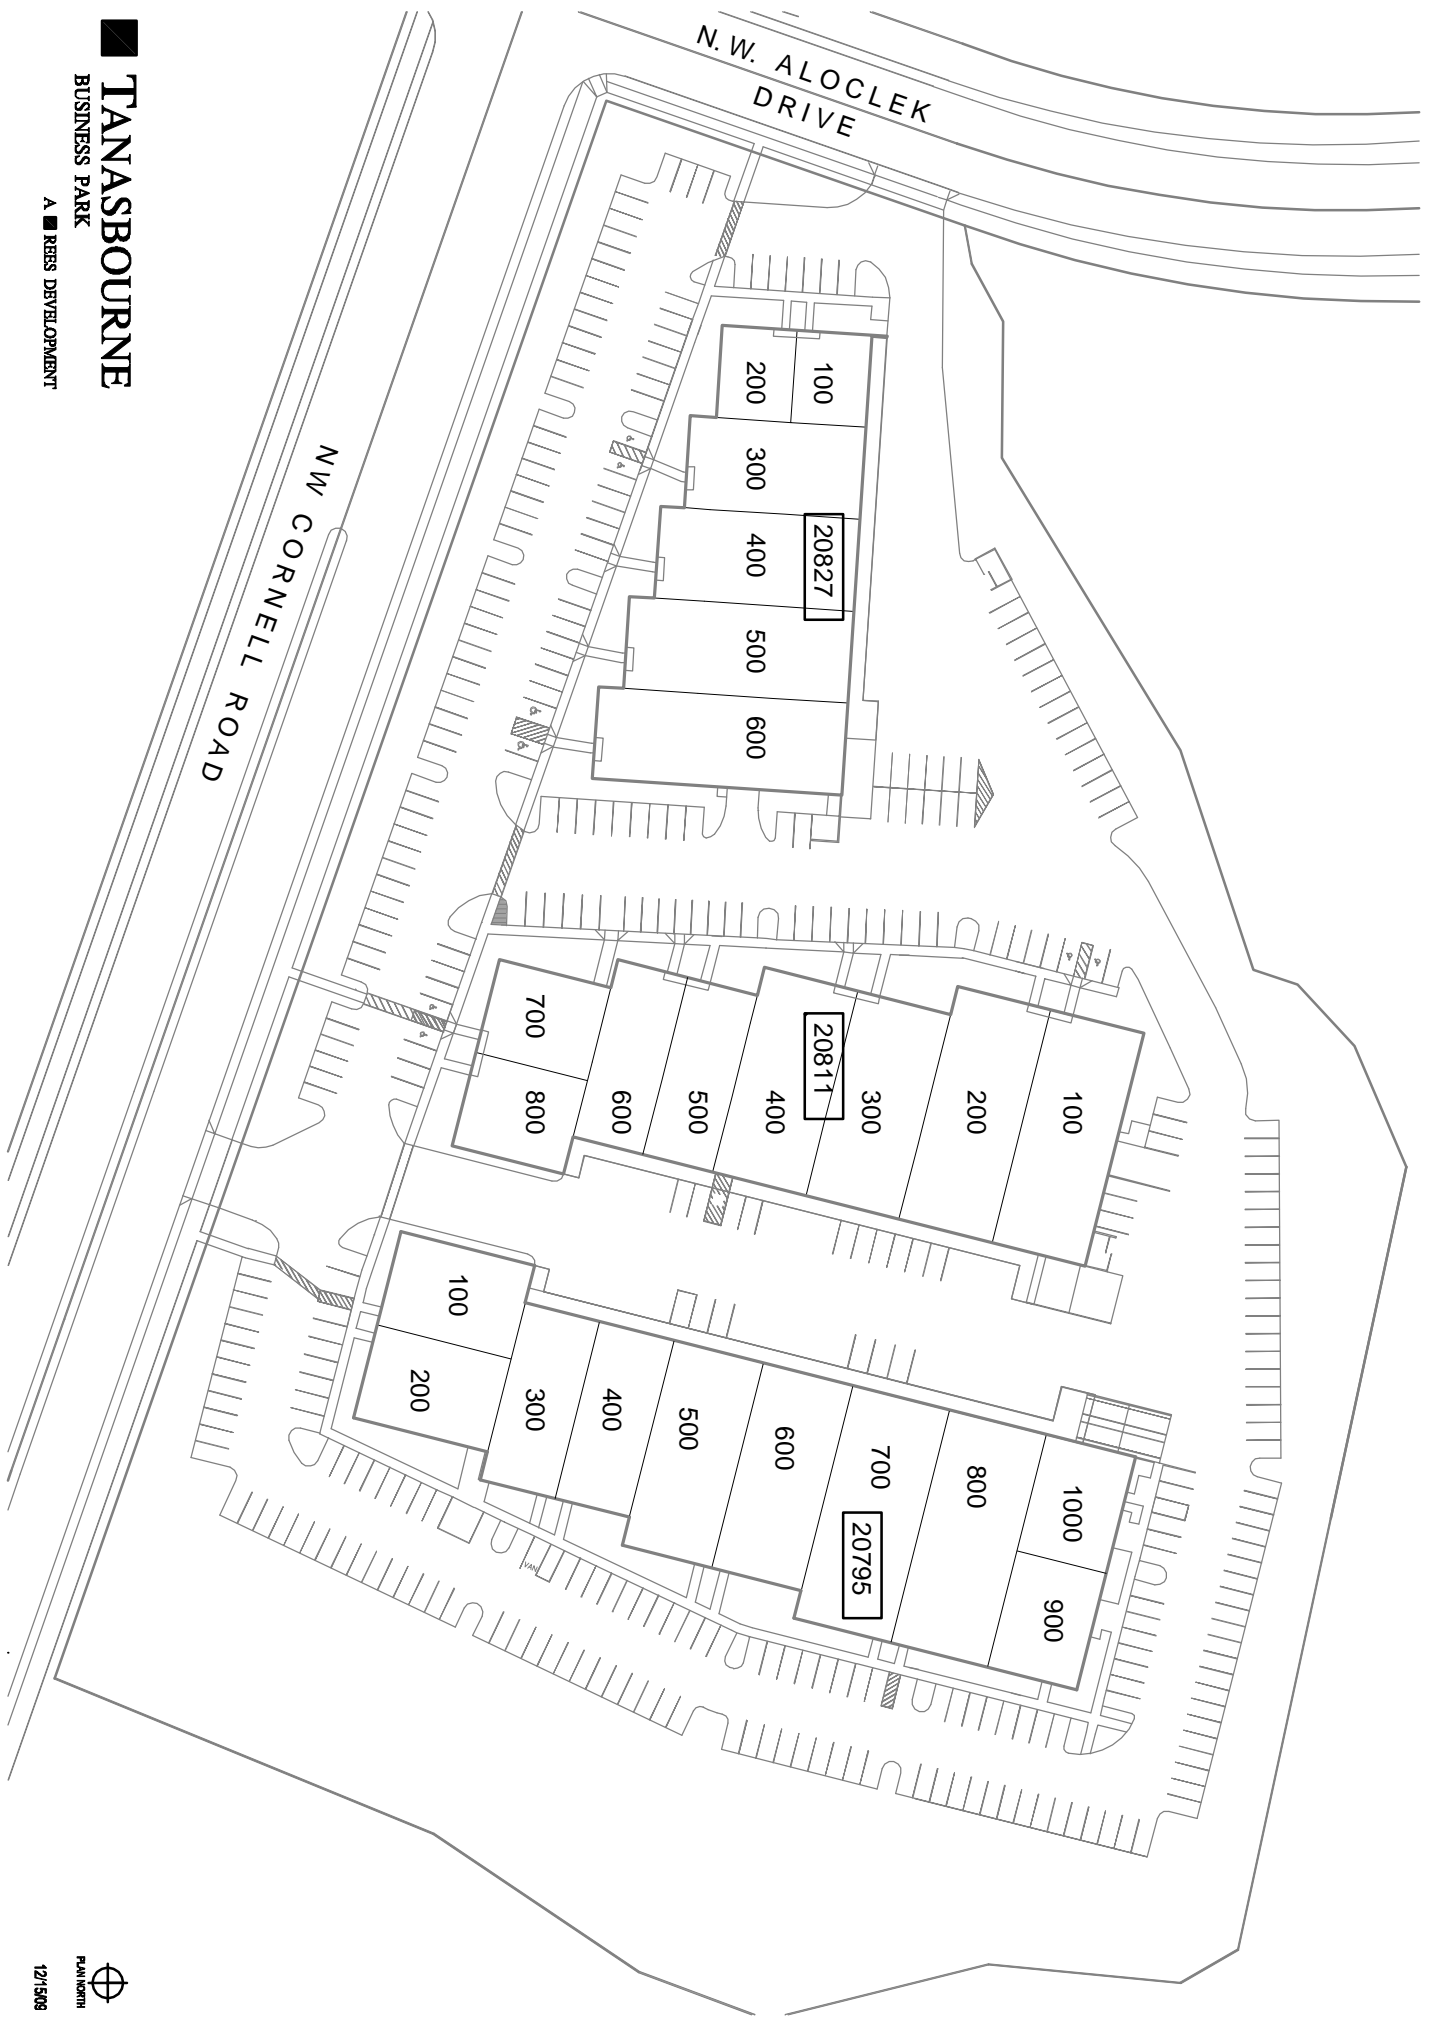

N. W. ALOCLEK DRIVE

NW CORNELL ROAD

**TANASBOURNE**

BUSINESS PARK

A REBS DEVELOPMENT

PLAN NORTH  
12/1509