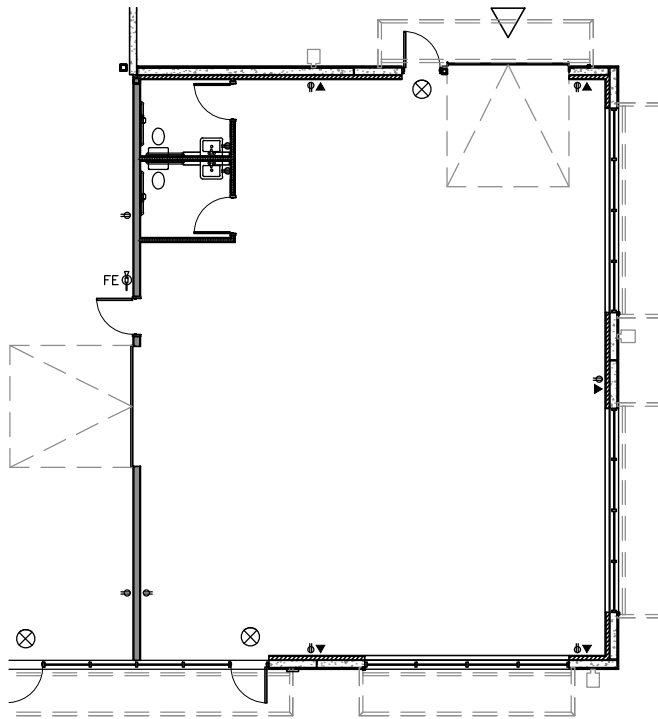

3992 Fairview Industrial Dr SE Suite 140-150

8,482 S.F. Warehouse
 8,482 S.F. Total
South Salem Business Park

- Legend
- △ Drive-in Door
 - ▲ Dock-high Door

3992 Fairview Industrial Dr SE Suite 160

2,020 S.F. Office
 2,020 S.F. Total
South Salem Business Park

Legend

- △ Drive-in Door
- ▲ Dock-high Door